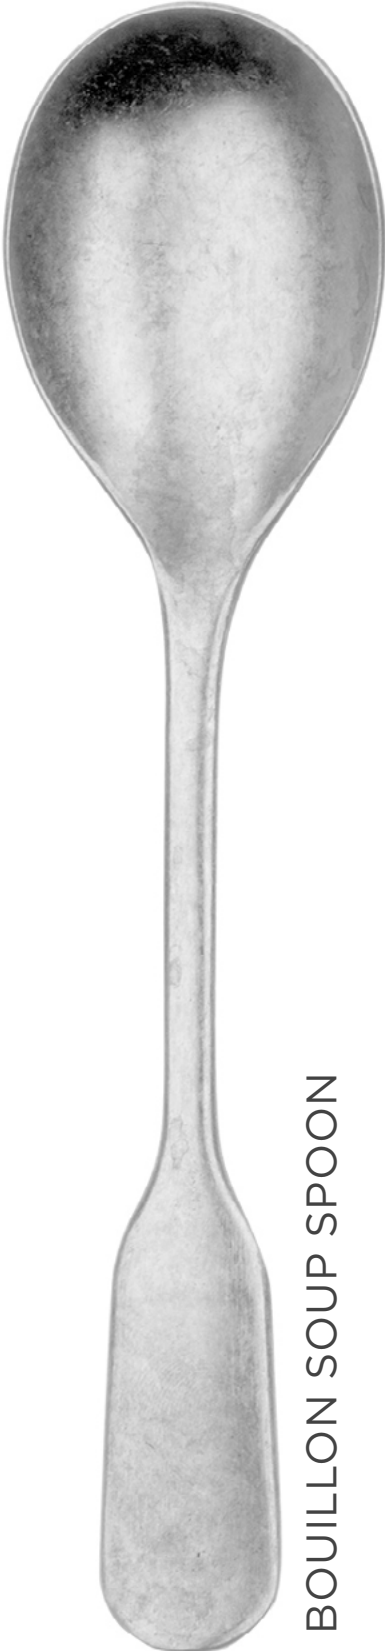

FIDDLE VINTAGE SATIN CUTLERY

CHARINGWORTH[®]
CUTLERY

WITNESS LINE

The Fiddle knife features an exaggerated witness line, clearly distinguishing between the handle and the blade.

VINTAGE SATIN FINISH

With the well worn finish, you will find that the cutlery ages incredibly well, disguising any new marks in it's existing patina.

ROBUST HANDLES

The paddle shaped handles, are one of the historical defining features of the Fiddle cutlery design.

FIDDLE VINTAGE SATIN CUTLERY

TABLE KNIFE

TABLE FORK

SOUP SPOON

SALAD FORK

SIDE KNIFE

DESSERT SPOON

BOUILLON SOUP SPOON

TEASPOON

Serving Spoon

STEAK KNIFE

PASTRY FORK