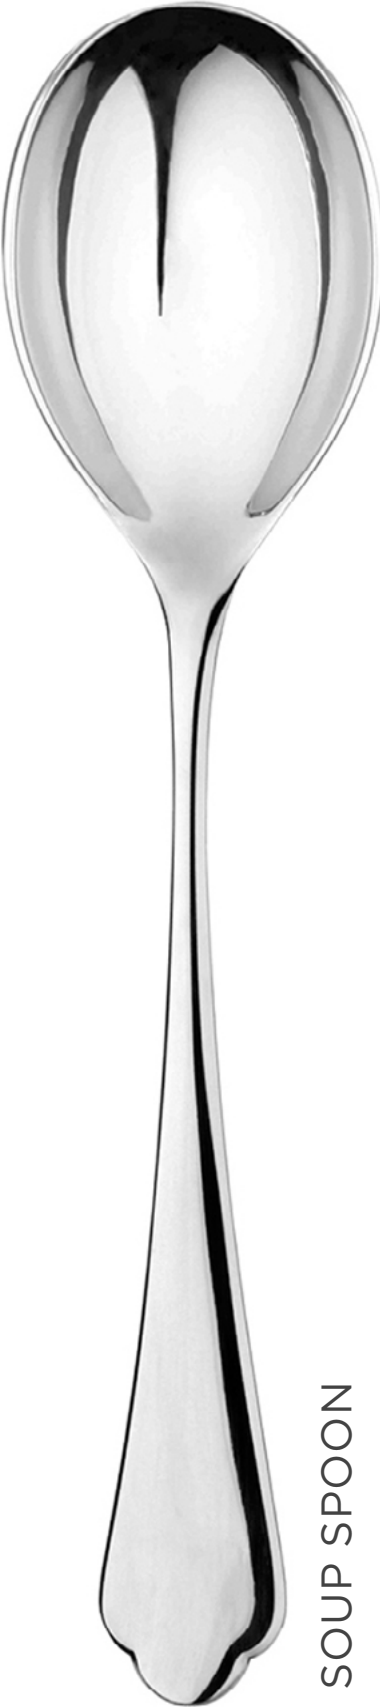

RAPHIA MIRROR CUTLERY

HEAVY GAUGE
4.0mm gauged table fork,
a premium weighted
cutlery range.

**FLEUR-DE-LIS
INSPIRED HANDLES**
Raphia features robust handles
with a historically-inspired end.

STAINLESS STEEL
We use the highest quality
Stainless Steel. Dishwasher Safe,
polished to a mirror finish.

RAPHIA MIRROR CUTLERY

TABLE KNIFE

TABLE FORK

SOUP SPOON

SALAD FORK

SIDE KNIFE

DESSERT SPOON

TEASPOON

PASTRY SPOON

SERVING SPOON

SOUP SPOON