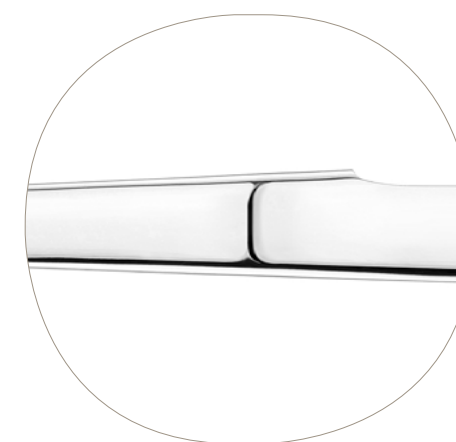

BALSA MIRROR CUTLERY

HOOKED HANDLE
A characterful hook creates a comfortable rest for the small finger.

HIDDEN BOLSTER
The knives feature an unexpected bolster on the underside of the handles which allows for a dramatic reduction in gauge thickness.

NARROW SPOON BOWL
The narrow spoon bowl of the Small-Bowl Dessert Spoon delivers delicate portions.

BALSA MIRROR CUTLERY

STUDIOWILLIAM®
CUTLERY

TABLE KNIFE

TABLE FORK

SOUP SPOON

SALAD FORK

SIDE KNIFE