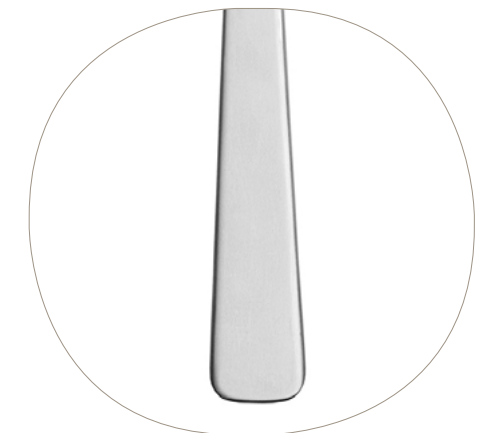

## BAOBAB SATIN CUTLERY

STUDIOWILLIAM®  
CUTLERY

### SATIN FINISH

Baobab is only available in a satin finish, which is achieved with a light brush.

### GENTLE BOLSTER

The transition from handle to blade is achieved with gently curving bolster.

### WIDE HANDLES

The wider handles on Baobab make it perfect for diners who find it difficult holding cutlery

*The Minimal satin finish  
perfect for the atmosphere of  
Elystan Street.*

**BAOBAB used in Elystan Street Restaurant, London**