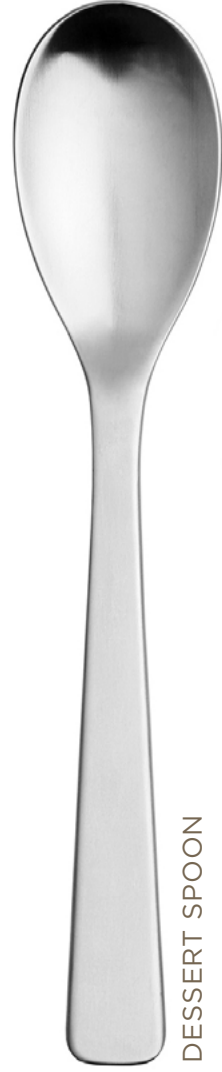

## BAOBAB SATIN CUTLERY

STUDIOWILLIAM®  
CUTLERY

### SATIN FINISH

Baobab is only available in a satin finish, which is achieved with a light brush.

# BAOBAB SATIN CUTLERY

STUDIOWILLIAM®  
CUTLERY

TABLE KNIFE

TABLE FORK

SOUP SPOON

SALAD FORK

SIDE KNIFE

DESSERT SPOON

TEASPOON

COFFEE SPOON

SERVING SPOON

SERVING FORK

BUTTER KNIFE