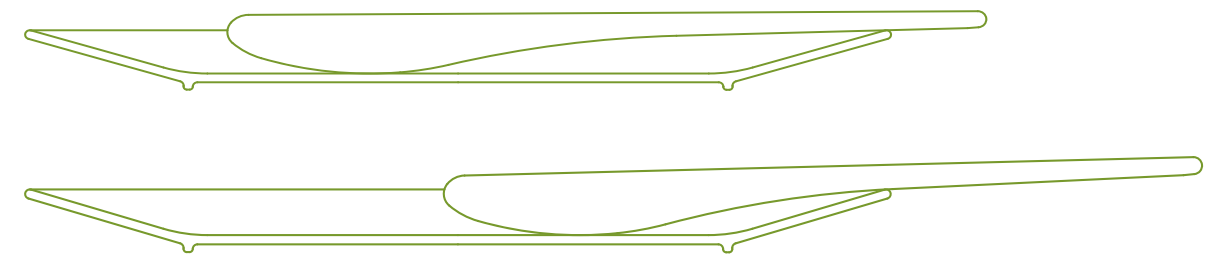

 **KARRI MIRROR CUTLERY**

**ENGINEERED**

Three points of contact, creates the ultimate in stability on the table and on the plate.

**BEAUTIFULLY BALANCED**

# KARRI MIRROR CUTLERY EXTENDED RANGE

SERVING SPOON LAM880009

SERVING FORK KAM880011

STEAK KNIFE KAM880015

SEAFOOD FORK KAM880045

FISH FORK KAM880023

FISH KNIFE KAM880022

CHEESE KNIFE KAM880020