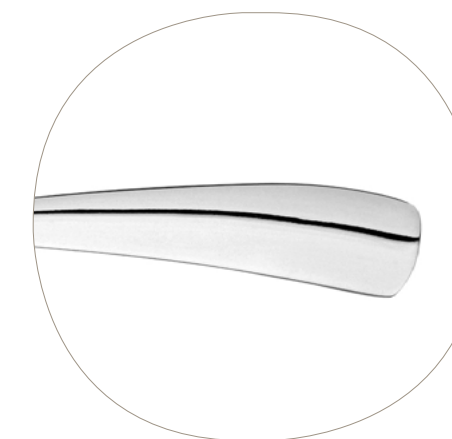

 **LARCH** MIRROR CUTLERY & SILVERPLATE CUTLERY

BUTTERFLY BLADE
The swooping blades on the knives have add a touch of stylistic flair.

CURVACIOUS HANDLES
Like dripping honey, the handles ooze sensual curves.

FLAIRED HANDLES
Larch draws on it's historical roots, with it's organic flowing handle shapes.

STUDIOWILLIAM®
CUTLERY

*"Sophisticated and intentional by design.
Elegant and modern in our dining room"*

- NICK DOSTAL, Executive Chef at Restaurant Sixteen, Chicago

 LARCH MIRROR CUTLERY & SILVERPLATE CUTLERY

TABLE KNIFE

TABLE FORK

SOUP SPOON

SALAD FORK

SIDE KNIFE

DESSERT SPOON

TEASPOON