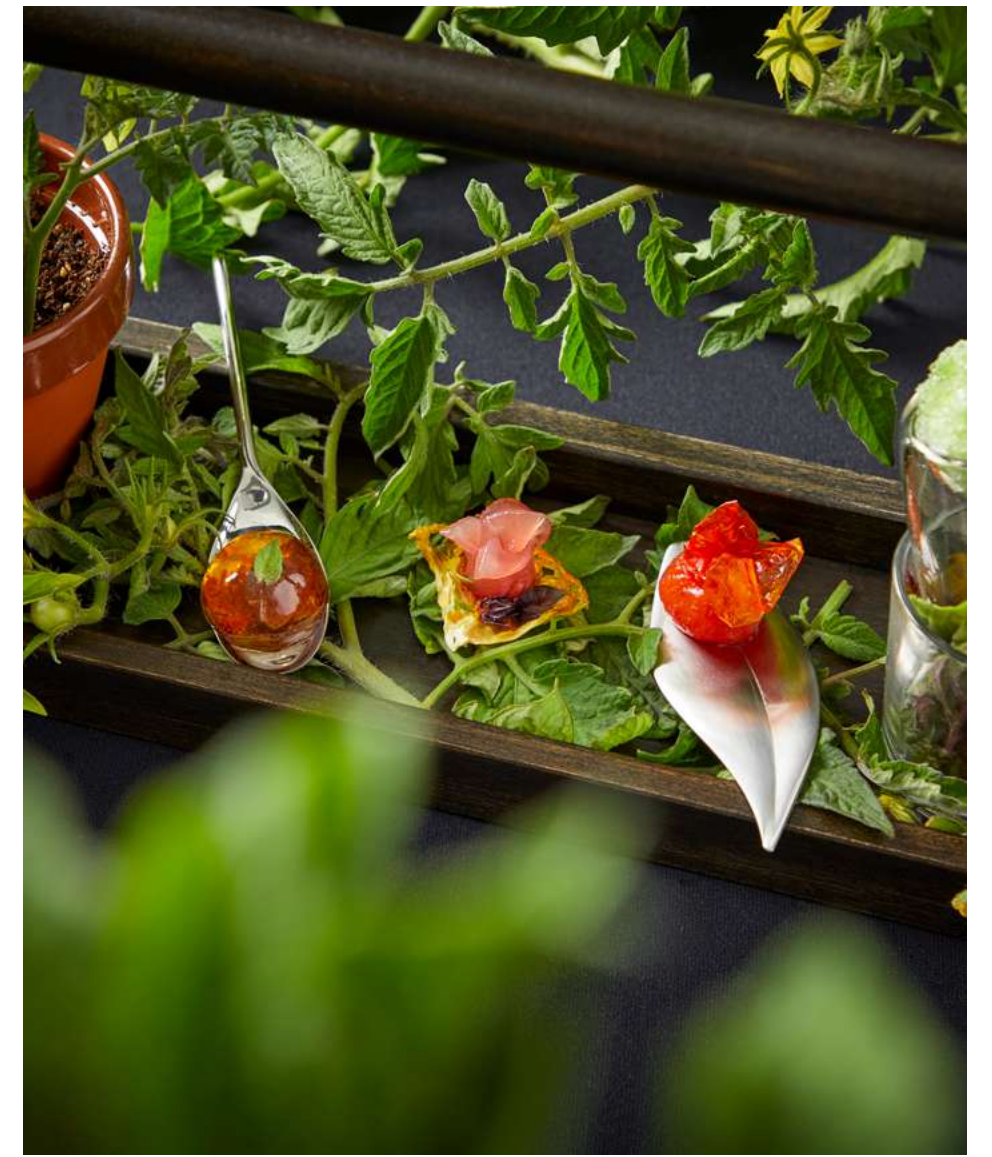

 **LARCH** MIRROR CUTLERY & SILVERPLATE CUTLERY

BUTTERFLY BLADE
The swooping blades on the knives have add a touch of stylistic flair.

CURVACIOUS HANDLES
Like dripping honey, the handles ooze sensual curves.

FLAIRED HANDLES
Larch draws on it's historical roots, with it's organic flowing handle shapes.

STUDIOWILLIAM®
CUTLERY

*"Sophisticated and intentional by design.
Elegant and modern in our dining room"*

- NICK DOSTAL, Executive Chef at Restaurant Sixteen, Chicago

 LARCH MIRROR CUTLERY & SILVERPLATE CUTLERY

TABLE KNIFE

TABLE FORK

SOUP SPOON

SALAD FORK

SIDE KNIFE

DESSERT SPOON

TEASPOON