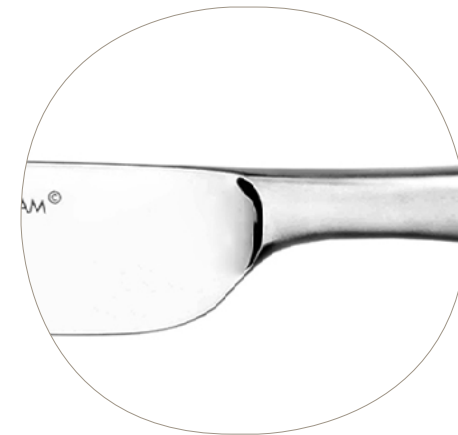

# MAHOGANY SATIN CUTLERY

**POLISHED UTENSIL HEADS**  
The fork and spoon utensil heads are in mirror finish and the backs of the heads are brushed satin.

**BRUSH SATIN HANDLES**  
All handles are satin and finish with a clear line pressed into the handle to highlight the form of the utensil head.

**SATIN TEXTURE**  
The satin on the back of the fork and spoon heads can be felt as a texture on the lips and tongue.

 MAHOGANY SATIN CUTLERY

TABLE KNIFE

TABLE FORK

SOUP SPOON

SALAD FORK

SIDE KNIFE

DESSERT SPOON