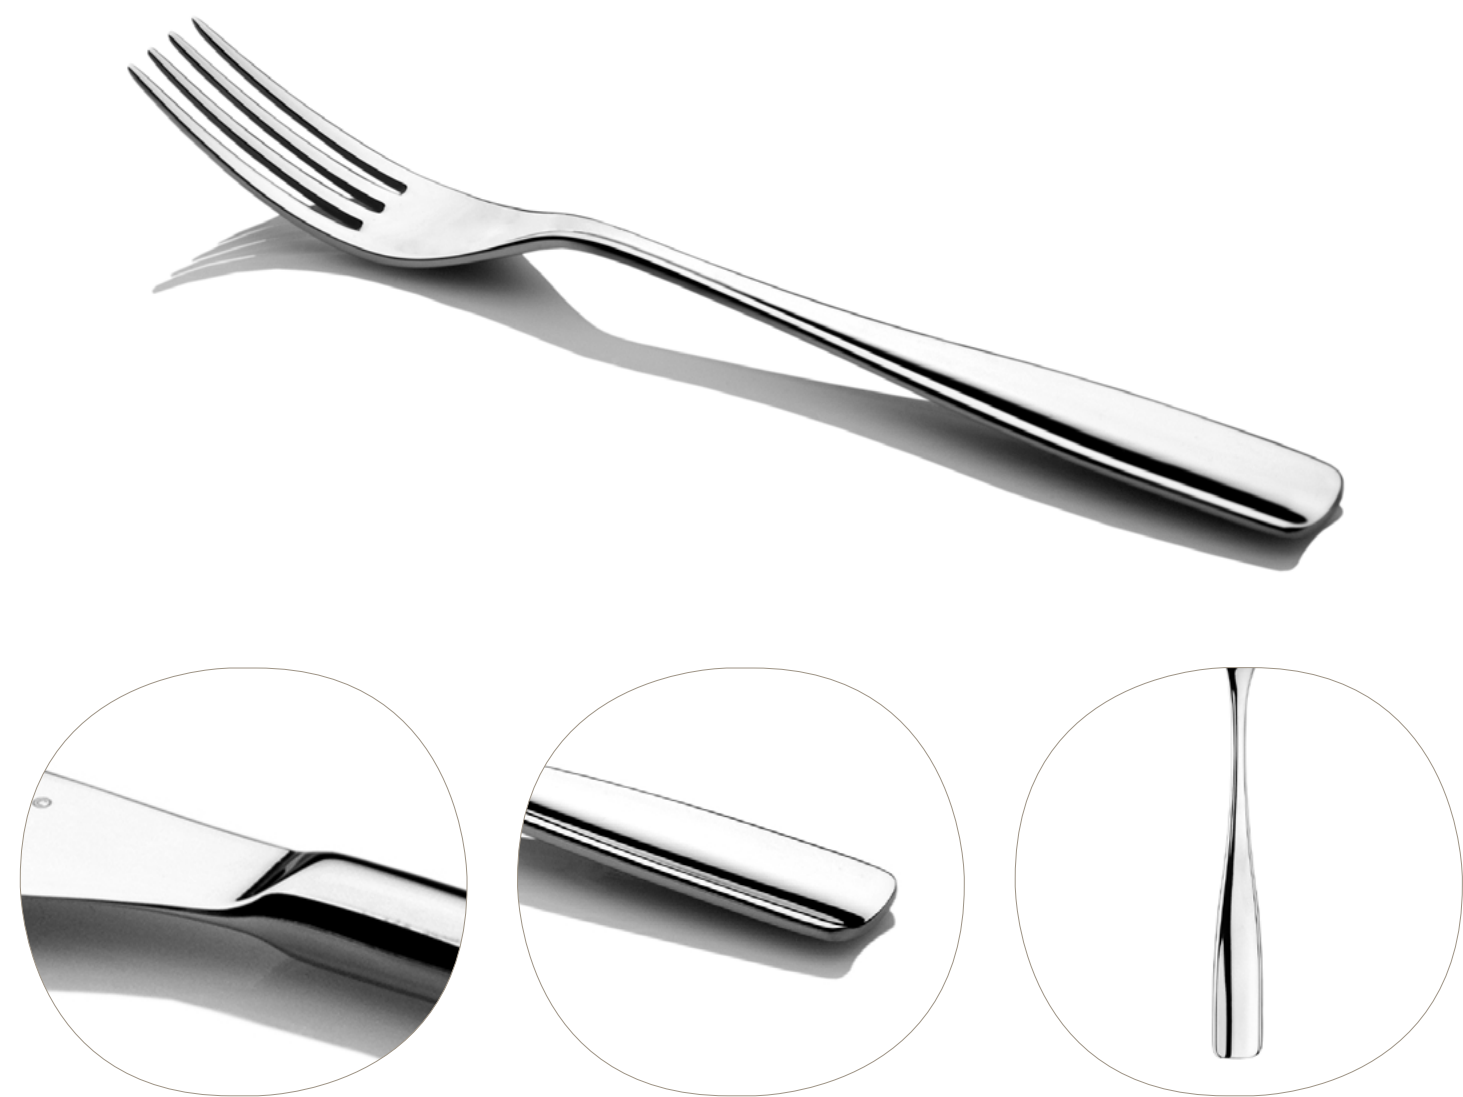

## REDWOOD MIRROR CUTLERY

STUDIOWILLIAM®  
CUTLERY

### EXAGGERATED CHOIL

Redwood's dramatic choil helps exaggerate the contrast between the sturdy handle and the blade.

### CONCAVE HANDLES

The knives have convex handle forms, whilst the forks and spoons have concave counter forms

### CONTRASTING FORMS

Thickness of the base decelerates into a delicate neck, creating a dramatic sense of scale.

 REDWOOD MIRROR CUTLERY

TABLE KNIFE

TABLE FORK

SOUP SPOON

SALAD FORK

SIDE KNIFE