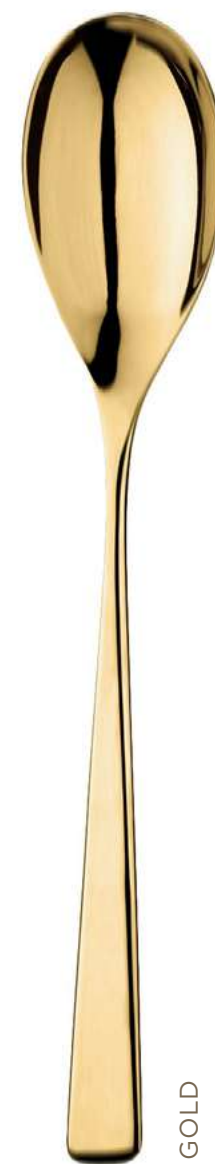

 **TILIA** OBSIDIAN PVD CUTLERY

**ELEGANCE**  
With long handles and elegant, slender utensil heads.

**CONTEMPORARY BOLSTER**  
A flowing transition between handle and blade.

**'EAST MEETS WEST'**  
The long straight handles marry Eastern chopsticks and Western flatware.

 TILIA PVD OPTIONS

BLACK

OBSIDIAN

ANTHRACITE

CHOCOLATE

GOLD

CHAMPAGNE