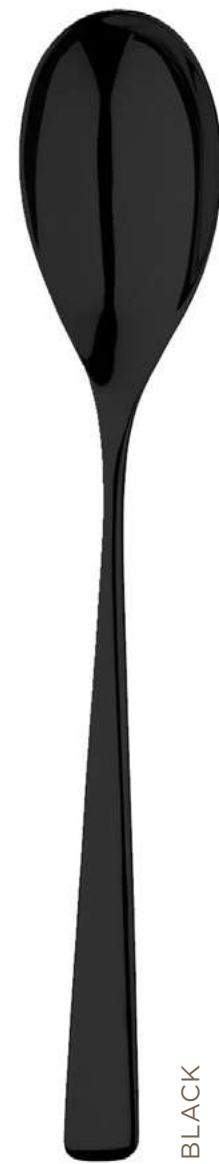

 **TILIA** OBSIDIAN PVD CUTLERY

**ELEGANCE**  
With long handles and elegant, slender utensil heads.

**CONTEMPORARY BOLSTER**  
A flowing transition between handle and blade.

**'EAST MEETS WEST'**  
The long straight handles marry Eastern chopsticks and Western flatware.

 TILIA PVD OPTIONS

BLACK

OBSIDIAN

ANTHRACITE

CHOCOLATE

GOLD

CHAMPAGNE