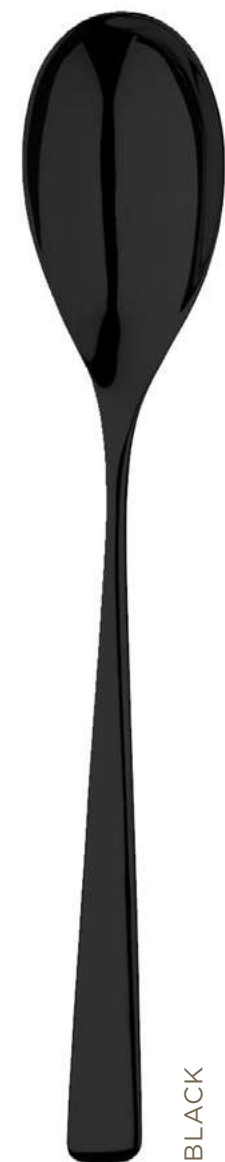

TILIA PVD OPTIONS

BLACK