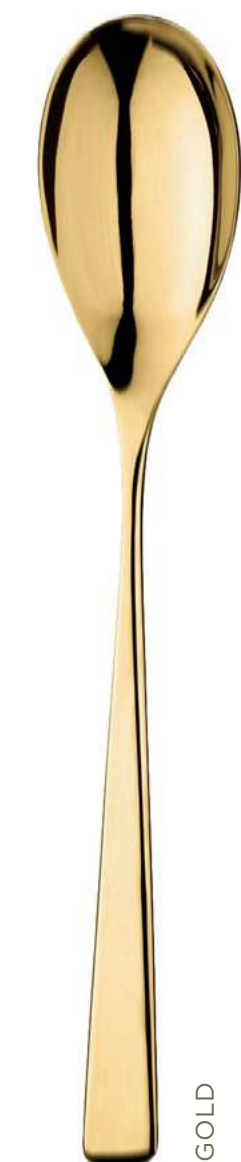

 **TILIA MIRROR & SATIN CUTLERY**

ELEGANCE
With long handles and elegant, slender utensil heads.

CONTEMPORARY BOLSTER
Flowing transition between handle and blade.

'EAST MEETS WEST'
The long straight handles marry Eastern chopsticks and Western flatware.

 **TILIA MIRROR CUTLERY**

TABLE KNIFE

TABLE FORK

SOUP SPOON

SALAD FORK

SIDE KNIFE

DESSERT SPOON

TEASPOON

COFFEE SPOON

ESPRESSO SPOON

STEAK KNIFE

BUTTER KNIFE

 **TILIA SATIN CUTLERY**

TABLE KNIFE

TABLE FORK

SOUP SPOON

 TILIA PVD OPTIONS

BLACK

OBSIDIAN

ANTHRACITE

CHOCOLATE

GOLD

CHAMPAGNE